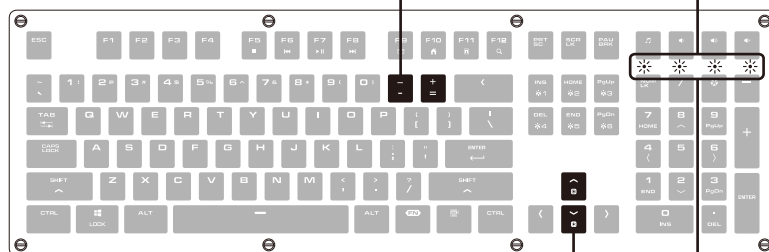

BRIGHTNESS ADJUSTMENT
Fn + < / >

☀️ 1   ☀️ A   ☀️ ↓   ☀️ L

• When the brightness reaches its maximum or minimum, the NUM Lock, CAPS Lock, Scroll Lock and Windows Key lock will start blinking.

RESTORE THE DEFAULT SETTING
Fn + ESC

KEY SHORTCUTS
Fn + [Function Key]

BACKLIGHT EFFECTS (20 PRESET + 10 CUSTOMIZABLE)
Fn + * 1~6