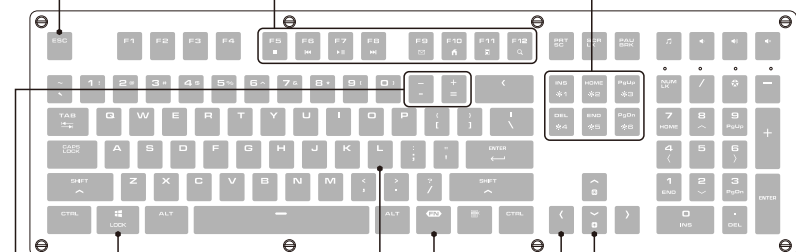

- LOCK WIN KEY & APPLICATION KEY
  Fn + LOCK
- FN KEY
  Fn
- FULL KEY BACKLIGHT BRIGHTNESS ADJUSTMENT
  Fn + * / *
- BACKLIGHT EFFECTS SPEED
  Fn + - / +
- LOGO BACKLIGHT On/Breathing/Off
  Fn + L
- BACKLIGHT EFFECTS DIRECTION
  Fn + < / >

PACKAGE CONTAINS

COUGAR PURI Gaming Keyboard
User Manual

SYSTEM REQUIREMENTS

Windows 7, Windows 8, Windows 10

SPECIFICATIONS

Product name	PURI Gaming Keyboard	Interface	USB plug
Key switch	Cherry MX mechanical switch	Cable length	1.8m
N-key rollover	Yes (USB mode support)	Dimension	150(L) X 460(W) X 40(H) mm
Polling rate	1000Hz	Material	Steel / Plastic
Full key backlight	Yes	Weight	1.4kg

The above specifications may vary by country or region

* Depends on diverse languages and regions, the keyboard layout will be different.