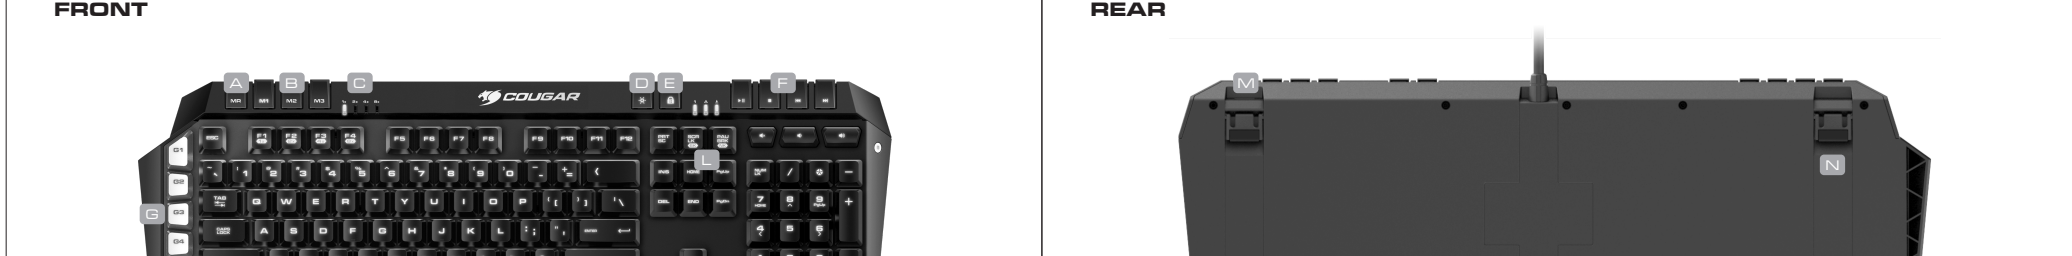

REAR

- USB port
- Rubber stands

DEFAULT BUTTON ASSIGNMENT FRONT

MR key	Mode switch keys	Repeat rate level	Backlight key
Win-lock key	Multi-media keys	G1-G5 keys	G6 thumb key
FN key	Palm rest	FPS palm rest	6K / NK keys

PALM REST INSTALLATION PALM REST

1. Place the keyboard on a flat surface.
2. Put the palm rest in the correct position underneath the keyboard and push up, until the plastic hinges lock into place.
3. Then widening just pull out one side of the hinges, and then pull the other side.