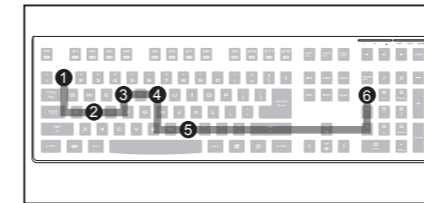

3. Type your own macro.