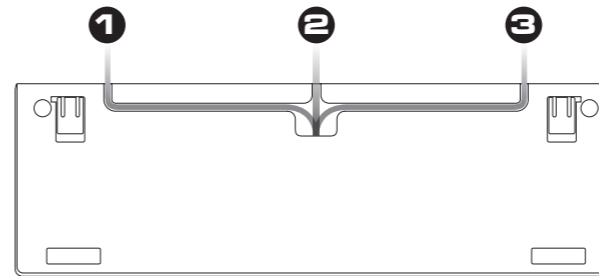

MACRO CLEAR

1. Switch to the game mode.

2. Press the MR key + G1-G12.

3. Press the application key.

4. Press the MR key again / Finished recording.

SPACE-EFFICIENT CABLE MANAGEMENT

3 Cable grooves in the back of the keyboard.