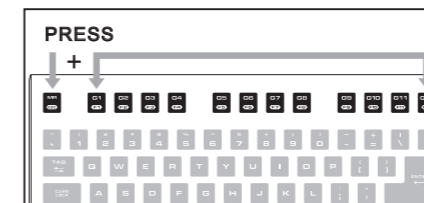

2. Press the MR key + G1-G12.