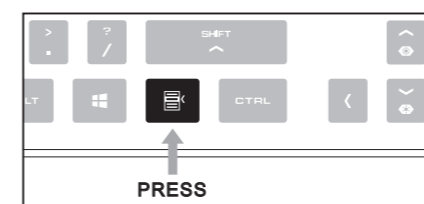

INFINITE MACRO (G9-G12)

Pressing the key once will activate the macro, which will be executed repeatedly until you press the corresponding key again. The time delays between keys you used when recording the macro will be preserved.

MACRO CLEAR

1. Switch to the game mode.

2. Press the MR key + G1-G12.

3. Press the application key.

4. Press the MR key again / Finished recording.

SPACE-EFFICIENT CABLE MANAGEMENT

3 Cable grooves in the back of the keyboard.