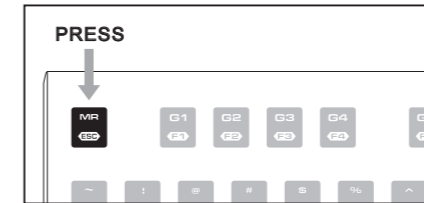

4. Press the MR key again / Finished recording.

MACRO MODES

INSTANT MACRO (G1-G4)

Upon pressing the key once, the macro you recorded will be executed without any delay between keys. This allows you to input long command sequences in an instant.

SERIAL MACRO (G5-G8)

Upon pressing the key once, the macro sequence will be executed. If you keep the key pressed, the macro will be executed repeatedly until you release it. The time delays between keys you used when recording the macro will be preserved.

INFINITE MACRO (G9-G12)

Pressing the key once will activate the macro, which will be executed repeatedly until you press the corresponding key again. The time delays between keys you used when recording the macro will be preserved.