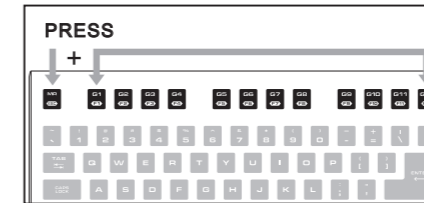

GAME MODE SWITCH
Press the MODE key to switch between the standard mode and the game mode.

FULL KEY BACKLIGHT
4-LEVEL BRIGHTNESS ADJUSTMENT (0% / 30% / 60% / 100%)

MACRO RECORDING

1. Switch to the game mode.

2. Press the MR key + G1-G12.

3. Type your own macro.

4. Press the MR key again / Finished recording.

MACRO MODES

INSTANT MACRO (G1-G4)

Upon pressing the key once, the macro you recorded will be executed without any delay between keys. This allows you to input long command sequences in an instant.