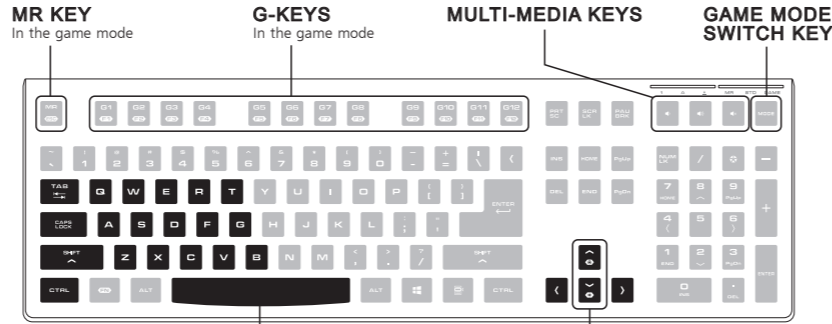

ANTI-GHOSTING KEY TECHNOLOGY
The 24 keys essential to gaming benefit from the 300K's anti-ghosting technology in the game mode

BACKLIGHT KEY
4-level brightness adjustment (0% / 30% / 60% / 100%)

Mode	Function
STD	Standard keyboard
GAME	• 1000HZ POLLING RATE • Enable WIN key & application key lock • ESC key becomes MR key • Function keys becomes G-keys • Enable macro recording • Enable anti-ghosting keys • ESC key = FN + ESC • Function keys = FN + F1 ~ F12

GAME MODE SWITCH
Press the MODE key to switch between the standard mode and the game mode.