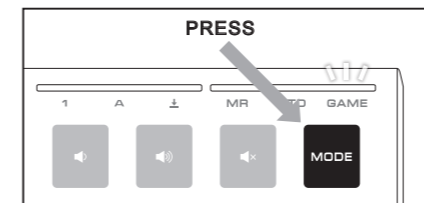

MACRO CLEAR

1. Switch to the game mode.