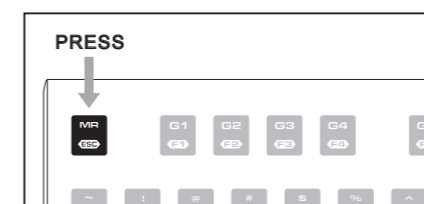

MACRO CLEAR

1. Switch to the game mode.

2. Press the MR key + G1-G12.

3. Press the application key.

4. Press the MR key again / Finished recording.

SPACE-EFFICIENT CABLE MANAGEMENT

3 Cable grooves in the back of the keyboard.