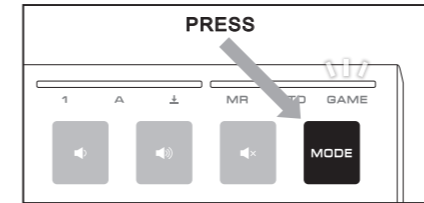

ANTI-GHOSTING KEY TECHNOLOGY
The 24 keys essential to gaming benefit from the 300K's anti-ghosting technology in the game mode

BACKLIGHT KEY
4-level brightness adjustment (0% / 30% / 60% / 100%)

Mode	Function
STD	Standard keyboard
GAME	<ul style="list-style-type: none"> • 1000HZ POLLING RATE • Enable WIN key & application key lock • ESC key becomes MR key • Function keys becomes G-keys • Enable macro recording • Enable anti-ghosting keys • ESC key = FN + ESC • Function keys = FN + F1 ~ F12

GAME MODE SWITCH
Press the MODE key to switch between the standard mode and the game mode.

FULL KEY BACKLIGHT
4-LEVEL BRIGHTNESS ADJUSTMENT (0% / 30% / 60% / 100%)

MACRO RECORDING

1. Switch to the game mode.

2. Press the MR key + G1-G12.

3. Type your own macro.

4. Press the MR key again / Finished recording.

MACRO MODES

INSTANT MACRO (G1-G4)

Upon pressing the key once, the macro you recorded will be executed without any delay between keys. This allows you to input long command sequences in an instant.