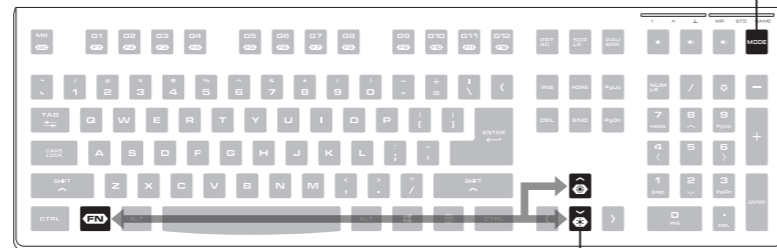

GAME MODE SWITCH
Press the MODE key to switch between the standard mode and the game mode.

FULL KEY BACKLIGHT
4-LEVEL BRIGHTNESS ADJUSTMENT (0% / 30% / 60% / 100%)

MACRO RECORDING

1. Switch to the game mode.