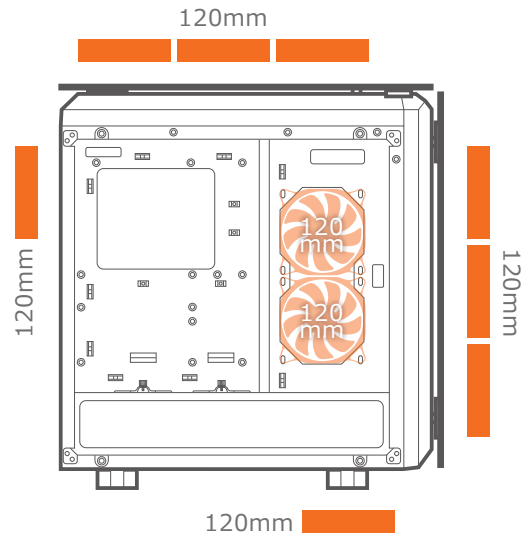

Air cooling support Up to 10 fans

Case Type	Middle Tower
Motherboard Type	Mini ITX / Micro ATX / ATX
Dimension	218 (W) x 520 (H) x 490 (D)mm
Case Drive Bays	3.5" : 2 2.5" : 4
I/O Panel	USB3.0 x 2 , Mic x 1 , Audio x 1 , Fan Controller
Cooling Fan Support	Front : 120mm x 3 (pre-installed) Top : 120mm x 3 Right Side : 120mm x 2 Rear : 120mm x 1 Bottom : 120mm x 1

Water Cooling Radiator Support	Front : 360mm / 240mm / 120mm Top : 360mm / 240mm / 120mm Right Side : 240/120mm Rear : 120mm Bottom : 120mm
Expansion Slots	7
Max. Graphics Card Length	425mm
Max. CPU Cooler Height	160mm
PSU	Standard ATX PS2
Cable Management	Yes
Fan Speed Control	Yes