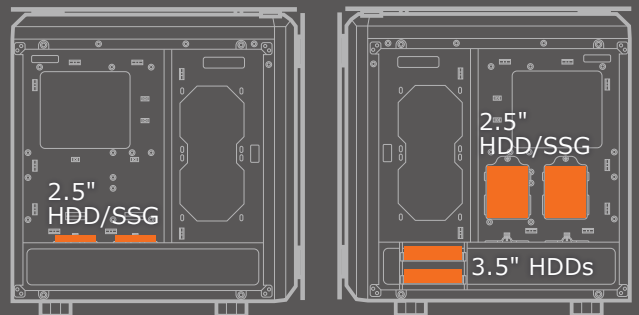

# PURITAS

TEMPERED GLASS COVER MID-TOWER CASE  
WITH ENHANCED COOLING

Puritas is a case for the valiant. For those who want a build that is truly theirs. For the creators. For the modding heroes. For the serious PC builders. It is a case for those who want to put their skills to the test. Fully transparent and with plenty of space for high-end components, Puritas' limits are only your own.

## Three Amazing Light Rings

Puritas comes with 3 COUGAR Vortex LED fans that, apart from including the latest technology in fan design, sport a unique tri-directional (inward-forward-outward) light circle, visible from a 180 degree angle. With 33 LEDs per fan, these fans are also brighter than the average backlit fan.

Up to three 425mm long graphics cards

## Superior Gaming Specs

We built Puritas not only to be a beautiful case but also to be able to house a truly powerful computer. This shows in its excellent support for high-end gaming components. With seven expansion slots, Puritas allows you to install up to three 425mm long graphics cards. It also has dedicated space for storage: two 3.5" bays and four 2.5" bays give you space for all the SSDs and HDDs you need.