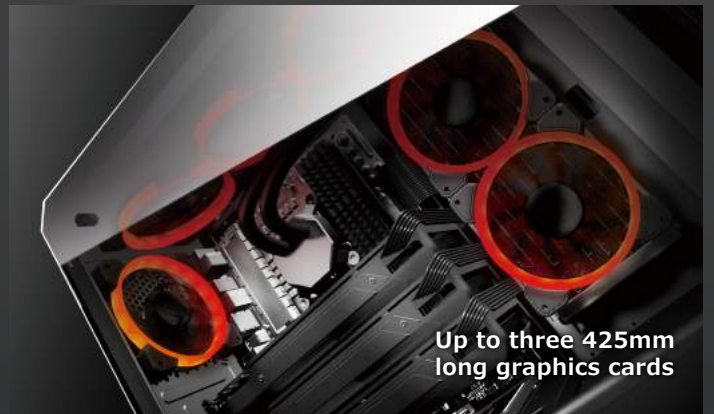

# PURITAS

TEMPERED GLASS COVER MID-TOWER CASE  
WITH ENHANCED COOLING

Puritas is a case for the valiant. For those who want a build that is truly theirs. For the creators. For the modding heroes. For the serious PC builders. It is a case for those who want to put their skills to the test. Fully transparent and with plenty of space for high-end components, Puritas' limits are only your own.

## Three Amazing Light Rings

Puritas comes with 3 COUGAR Vortex LED fans that, apart from including the latest technology in fan design, sport a unique tri-directional (inward-forward-outward) light circle, visible from a 180 degree angle. With 33 LEDs per fan, these fans are also brighter than the average backlit fan.

## Superior Gaming Specs

We built Puritas not only to be a beautiful case but also to be able to house a truly powerful computer. This shows in its excellent support for high-end gaming components. With seven expansion slots, Puritas allows you to install up to three 425mm long graphics cards. It also has dedicated space for storage: two 3.5" bays and four 2.5" bays give you space for all the SSDs and HDDs you need.

# PURITAS

TEMPERED GLASS COVER MID-TOWER CASE  
WITH ENHANCED COOLING