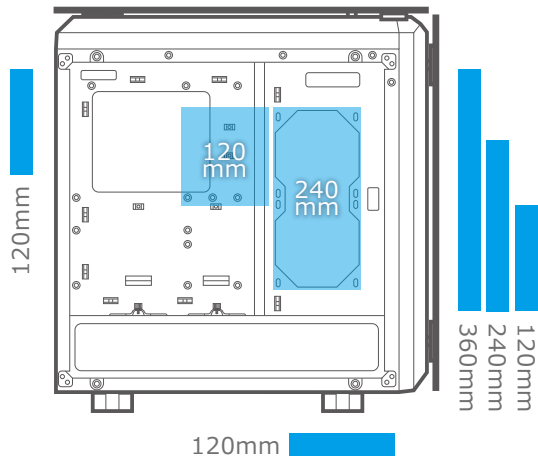

Water cooling radiator support Up to 5 radiators

120mm
240mm
360mm