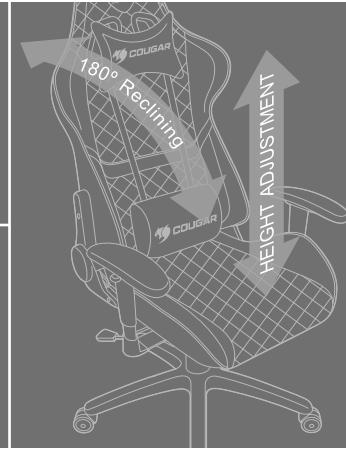

REAL GEAR FOR REAL GAMERS

1

ARMREST ADJUSTMENT

ARMOR ONE

GAMING CHAIR

Do you want to enjoy long gaming sessions in absolute comfort? Then **ARMOR ONE** is what you need. Stable, ergonomic and customizable (including 180° reclining and height adjustment!), sitting on it makes gaming a dreamlike experience.

- Steel Frame for Enhanced Stability
- Body-embracing High Back Design
- Comfortable 180° Reclining
- Height Adjustment with Class 4 Gas Lift: Enhanced Safety
- Adjustable (up/down + left/right rotation) Armrest
- Breathable PVC Leather

Models	Armor ONE	Armor	Armor S
Size	Mid	Mid	Mid
Diamond Check Pattern Design	Yes	No	Yes
Surface	Breathable PVC Leather	Breathable PVC Leather	Premium Breathable PVC Leather
High Density Mold Shaped Foam	No	No	Yes
Arm Rest Directions	2D	4D	4D
Arm Rest Up/Down Movement	Yes	Yes	Yes
Arm Rest Left/Right Rotation	Yes	Yes	Yes
Arm Rest Forward/Backward Movement	No	Yes	Yes
Arm Rest Inward/Outward Movement	No	Yes	Yes