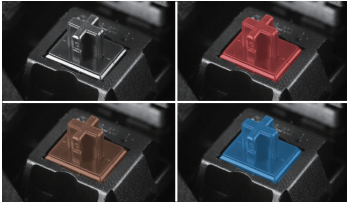

600K

Details

CHERRY MX MECHANICAL SWITCHES
Mechanical keys deliver gaming-grade responsiveness and distinctive tactile feedback. With durable CHERRY MX key switches that last up to 50 million keystrokes.