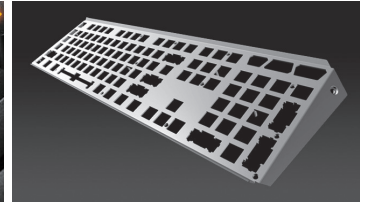

ANTI-SLIP RUBBER FOOT

The keyboard base remains stable even during intense gaming sessions.

BRAIDED CABLE & GOLDEN-PLATED CONNECTORS

Sturdy and durable solutions for gaming.

Specifications

Product name	COUGAR 600K gaming keyboard	Material	Aluminum / Plastic
Key switch	Cherry MX mechanical switch	Palm rest & FPS palm rest	Yes
Processor	32-bit ARM Cortex-M0	USB pass-through	Yes
N-key rollover	Yes (USB mode support)	Interface	Golden-plated USB plug
Game types	FPS / MMORPG / MOBA / RTS	Cable length	1.8m Braided
Polling rate	1000Hz / 1ms	Dimension	230(L) X 467(W) X 40(H) mm
Repeat rate	1X / 2X / 4X / 8X	Weight	1.1kg
On-board memory	Yes		

The above specifications may vary by country or region

600K

Details

CHERRY MX MECHANICAL SWITCHES
 Mechanical keys deliver gaming-grade responsiveness and distinctive tactile feedback. With durable CHERRY MX key switches that last up to 50 million keystrokes.

ALUMINUM BRUSHED STRUCTURE
 The mechanical key modules are mounted on an exposed aluminium structure with premium brushed surface treatments. This structure helps to increase typing efficiency, apart from making the keyboard more sturdy and giving it a distinctive look.